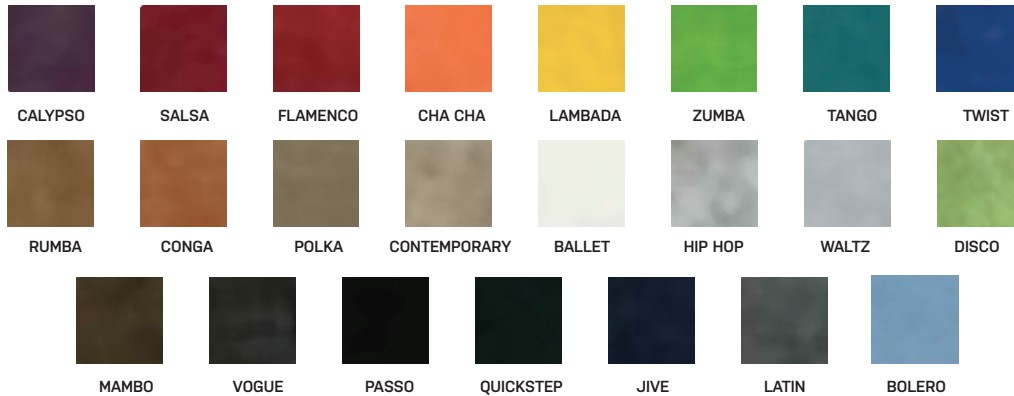

coral reef

Colour range

Product Specifications

TYPICAL APPLICATIONS

Screens and dividers

- Composition: 100% Polyester
- Low VOC
- Colour Fastness Properties
 - Colorfastness to Light, AATCC16(3), Class 4.5
- ISO 14006 Certified Manufacturing Facility
- Certified 100% Recyclable
- Recycled Content: Up to 70% (min. 50%) post consumer recycled content